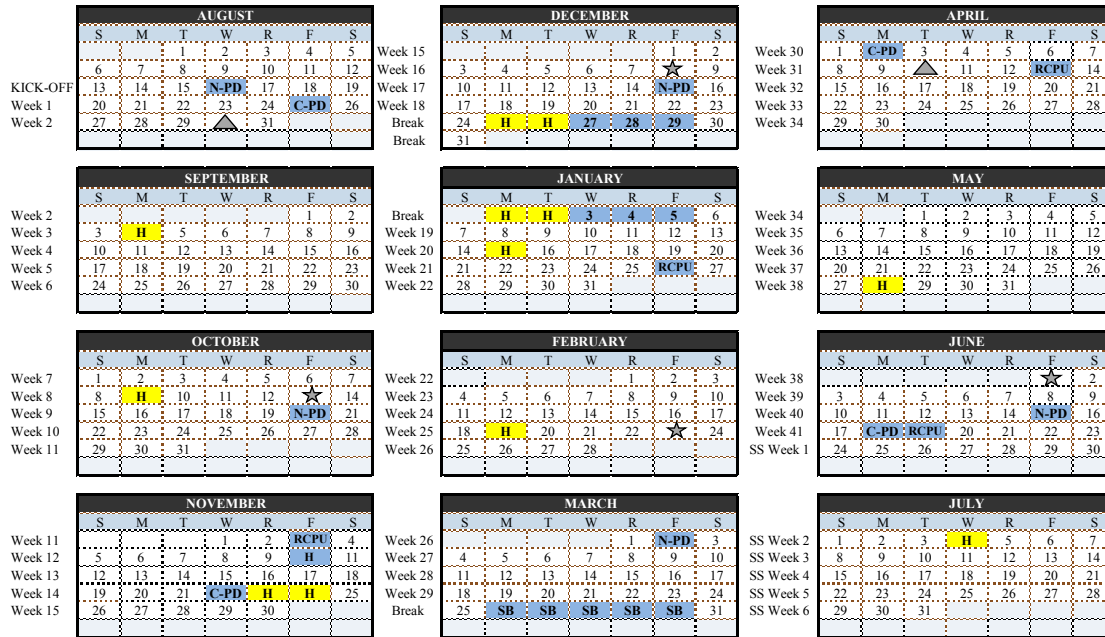

NOBLE

Baker * Butler * Chicago Bulls * DRW * Gary Comer * Golder * Hansberry * Johnson * Mansueto
 * Muchin * Noble * Noble Academy * Pritzker * Rauner * Rowe-Clark * Speer * UIC

Notable Dates

First Day for Freshmen	August 21	Presidents Day	February 19
First Day for Grades 10-11	Varies by Campus	PARCC Grades 6-8	TBD
First Day for Seniors	Varies by Campus	PSAT Grades 9 & 10	TBD
Pre-P/SAT for Grades 9 - 11	August 30	SAT Grade 11	April 10
Labor Day	September 4	Spring Break	March 26 - 30
Columbus Day	October 9	Memorial Day	May 28
Veterans Day	November 10	Graduation	June 8 - 10
Thanksgiving Break	November 23 - 24	Students' Last Day	June 14
Winter Break	December 25 - January 5	Independence Day	July 4
MLK Day	January 15		

**2017 - 2018
Academic Calendar**

KEY

- No school for students, offices open
- No school for students, offices closed
- H Holiday - no school for students
- C-PD Campus staff development
- N-PD Network-based staff development
- RCPU Report card pick up
- △ Standardized testing
- ☆ Interim assessment

NOTE: All colored shapes designate no school for students

Term	Start	End	RCPU	Interim Assessment	
S1	Q1	August 21	October 27	November 3	October 13
	Q2	October 30	January 19	January 26	December 8
	Q3	January 22	April 6	April 13	February 23
S2	Q4	April 9	June 15	June 19	June 1
	Summer School	Session Dates Vary by Campus			